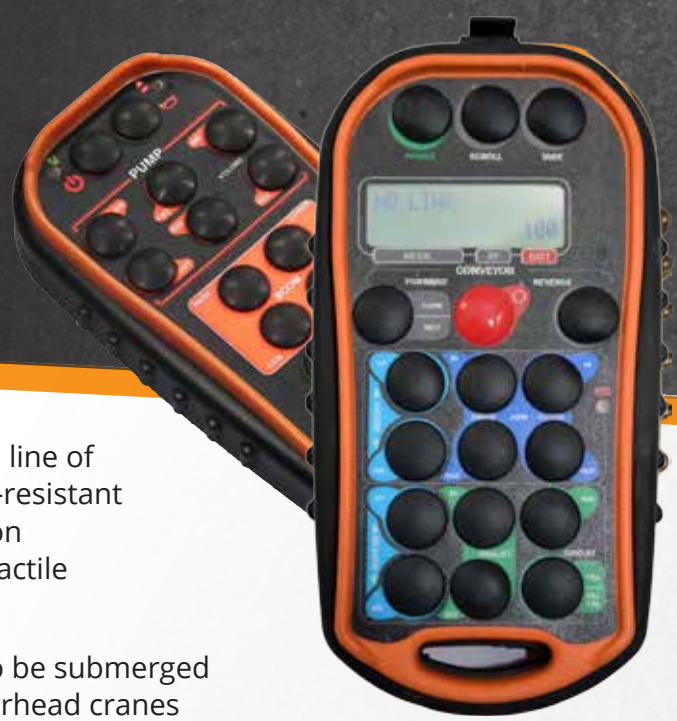

## RADIO TRANSMITTER

Kar-Tech's MK-Series radio remote control transmitters are a line of controls that were designed to be ultra-rugged and as water-resistant as possible. They are available in two, four, six, or eight button configurations with single or dual action push-buttons with tactile feedback through heavy gloves.

The enclosure is the most rugged we have designed—able to be submerged or driven over and still work. These controls are ideal for overhead cranes and lend themselves well to many other applications.

**Off-the-shelf systems ready to ship today!**

### All Kar-Tech radios include:

- Intelligent power management
- EasySync RF teach
- Two-way communication
- Actively protected & monitored I/O
- Real-time feedback
- Active safety checking

Frequency:	433 MHz	900 MHz	2.4 GHz		
Range (up to):	300'	1000'	2500'		
Form Factor:	HAND HELD	BELLY PACK	PISTOL GRIP		
Power Source:	RECHARGEABLE	AA BATTERIES	AAA BATTERIES	LIPOLY	NIMH
Charging:	USB	PAD	CAN	SWAP	